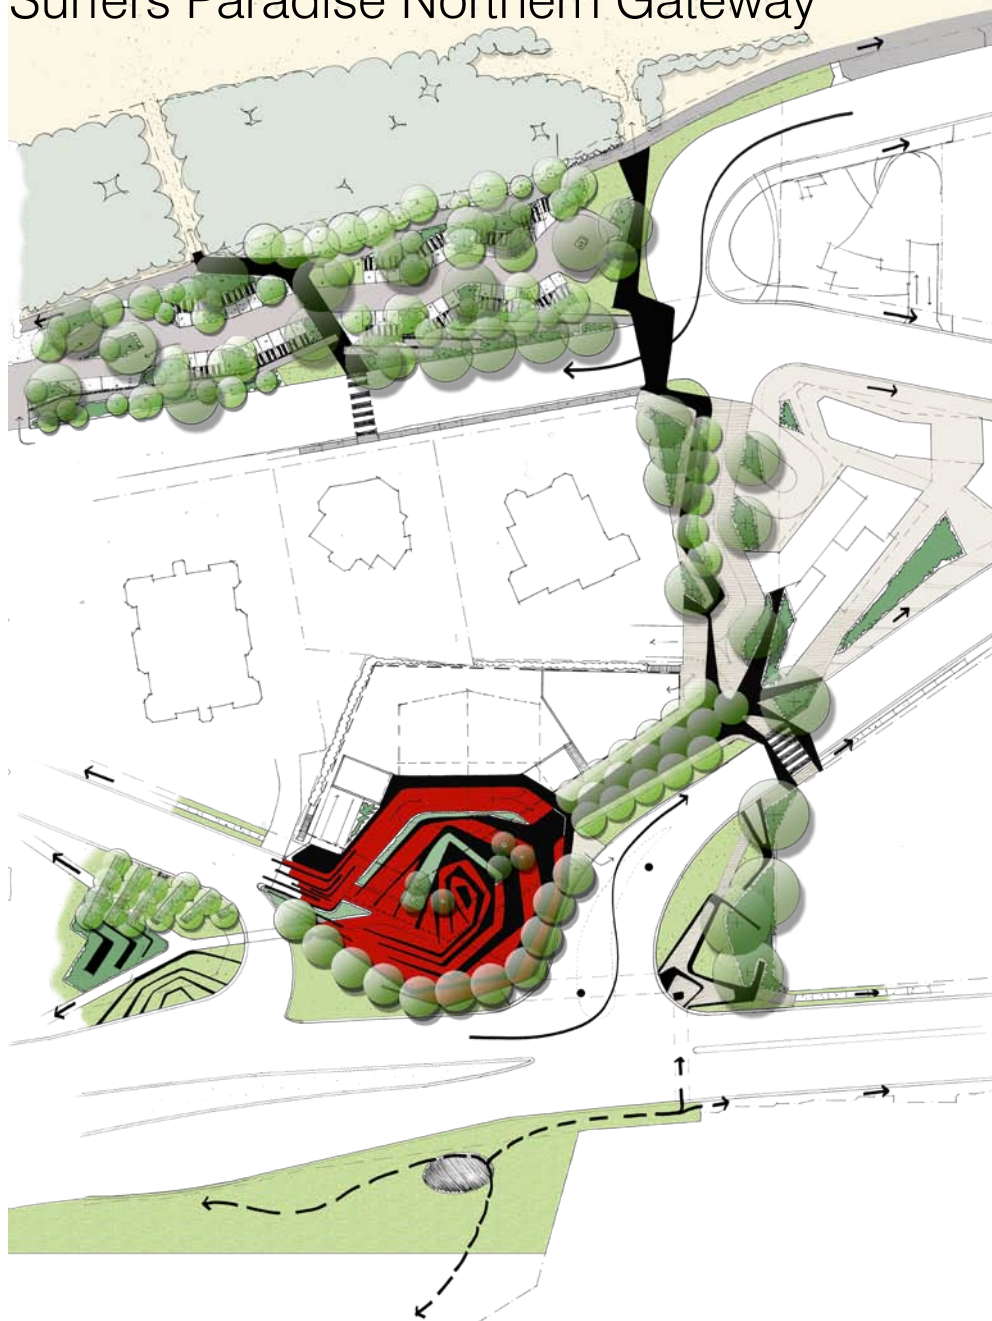

# Surfers Paradise Northern Gateway

*The iconic form of a rose has driven the design for this space, a metaphor for the potential blossoming new growth of the site. It also represents a floral entrance into the city.*

LandPartners was commissioned to produce concept design options for the northern gateway into Surfers Paradise. The designs proposed stem from a variety of philosophical approaches to address the unique built form, complex infrastructure and cultural landscape of Surfers Paradise.

Concepts celebrate the opportunity to produce an experience over a journey, mitigating the scale of the tall buildings, while providing variety of egalitarian space.